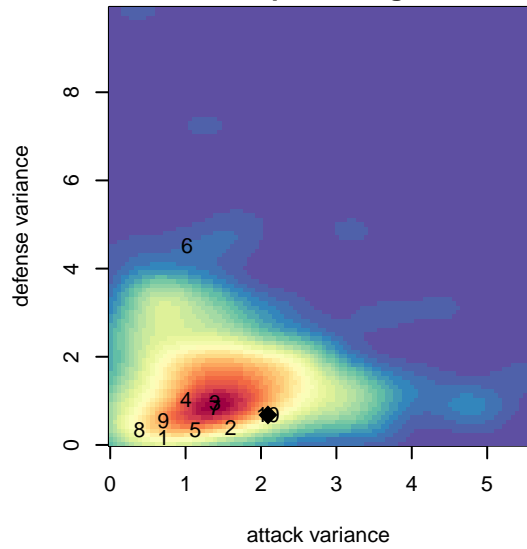

Academy Idaho Cads B96

The Academy Idaho
 Post Falls, ID
 B96 total strength=1561
 attack=13.93 defense=14

alt names used:
 THE ACADEMY IDAHO THE ACADEMY IDAHC
 The academy Idaho
 THE ACADEMY IDAHO THE ACADEMY IDAHC

Venues played:
 2014 Showcase of Champions U17 Blue
 2014 WA Cup U18/19 Gold/Silver U19
 2014 Portland Winter Showcase U18

Academy Idaho Cads B96
 Dots are actual minus expected GF (blue circles) and GA (red triangles).
 Blue line is smoothed change in attack strength. Red is smoothed change in defense strength.

**attack and defense variance (black dot)
relative to other teams
and top 10 in region**

**attack and defense rating
relative to others at age
and all opponents in last 13 months**

**attack and defense rating
relative to others at age
and all opponents in last 13 months**

Performance relative to 13 month average

Performance relative to 13 month average

Distribution of opponents
 Red = Lose zone, Blue = Win zone, Green = Even
 Black line separates win/lose zones

lot. A=Neither has attack advantage, B=Opponent has both attack and defense advantage, C=Opponent has both attack and defense disadvantage, D=Both have