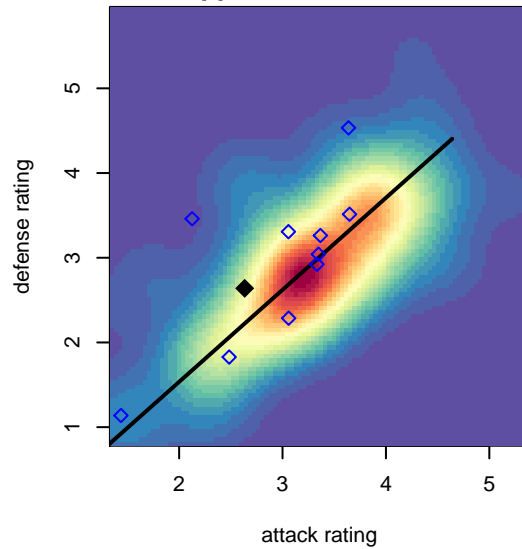

Academy Idaho Cads B96

The Academy Idaho
 Post Falls, ID
 B96 total strength=1561
 attack=13.93 defense=14

alt names used:
 THE ACADEMY IDAHO THE ACADEMY IDAHC
 The academy Idaho
 THE ACADEMY IDAHO THE ACADEMY IDAHC

Venues played:
 2014 Showcase of Champions U17 Blue
 2014 WA Cup U18/19 Gold/Silver U19
 2014 Portland Winter Showcase U18

Academy Idaho Cads B96
 Dots are actual minus expected GF (blue circles) and GA (red triangles).
 Blue line is smoothed change in attack strength. Red is smoothed change in defense strength.

**attack and defense variance (black dot)
relative to other teams
and top 10 in region**

**attack and defense rating
relative to others at age
and all opponents in last 13 months**

**attack and defense rating
relative to others at age
and all opponents in last 13 months**

Performance relative to 13 month average

Performance relative to 13 month average

Distribution of opponents
 Red = Lose zone, Blue = Win zone, Green = Even
 Black line separates win/lose zones

lot. A=Neither has attack advantage, B=Opponent has both attack and defense advantage, C=Opponent has both attack and defense disadvantage, D=Both have